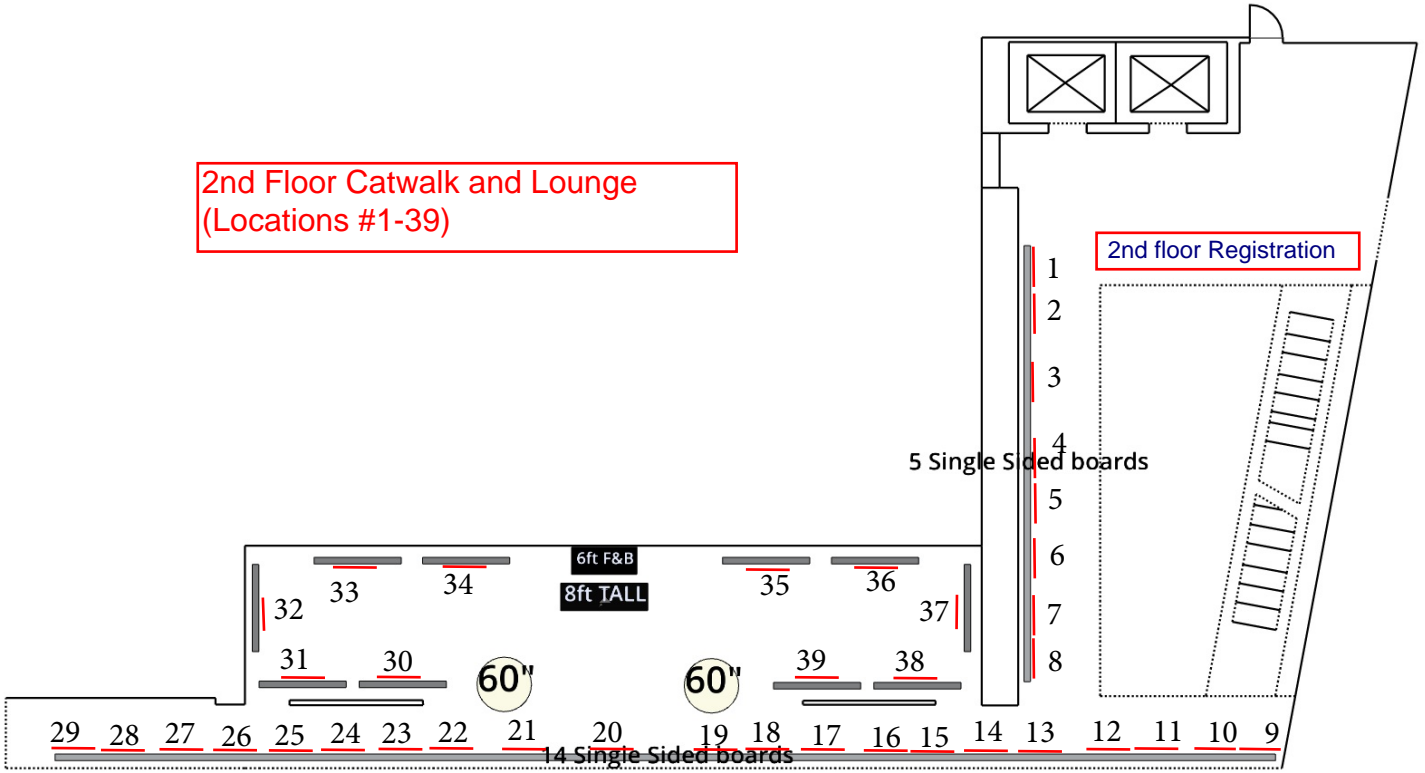

3rd Floor Rotunda  
(Locations #69-112)

3rd Floor Catwalk  
(Locations #40-68)

3rd Floor Registration

5 Single Sided boards

15 Single sided boards

68 67 66 65 64 63 62 61 60 59 58 57 56 55 54 53 52 51 50 49 48

40  
41  
42  
43  
44  
45  
46  
47

10 Feet

2nd Floor Catwalk and Lounge  
(Locations #1-39)

2nd floor Registration

5 Single Sided boards

6ft F&B

8ft TALL

60"

60"

14 Single Sided boards

10 Feet