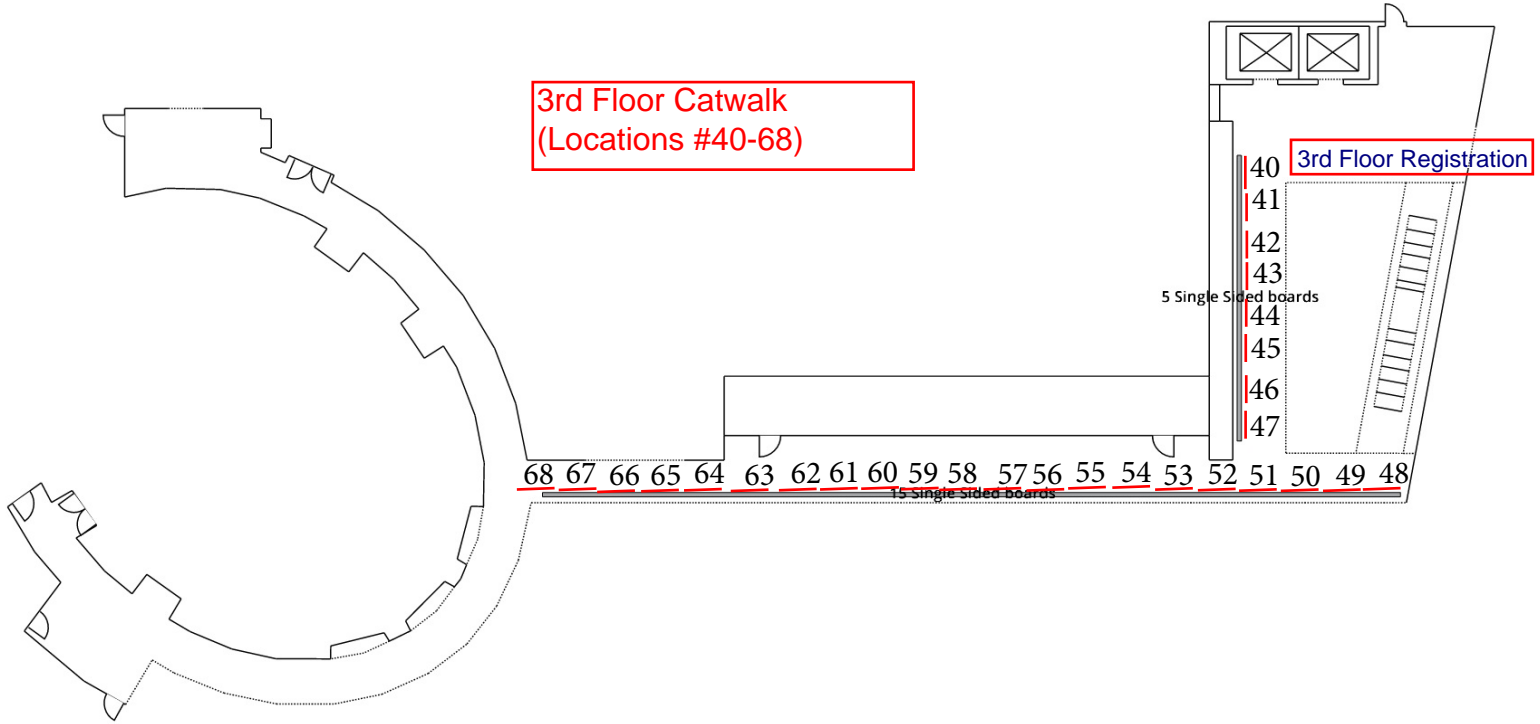

3rd Floor Rotunda  
(Locations #69-112)

3rd Floor Catwalk  
(Locations #40-68)

3rd Floor Registration

5 Single Sided boards

15 Single sided boards

68 67 66 65 64 63 62 61 60 59 58 57 56 55 54 53 52 51 50 49 48

40  
41  
42  
43  
44  
45  
46  
47

10 Feet

2nd Floor Catwalk and Lounge  
(Locations #1-39)

2nd floor Registration

5 Single Sided boards

6ft F&B

8ft TALL

60"

60"

14 Single Sided boards

10 Feet