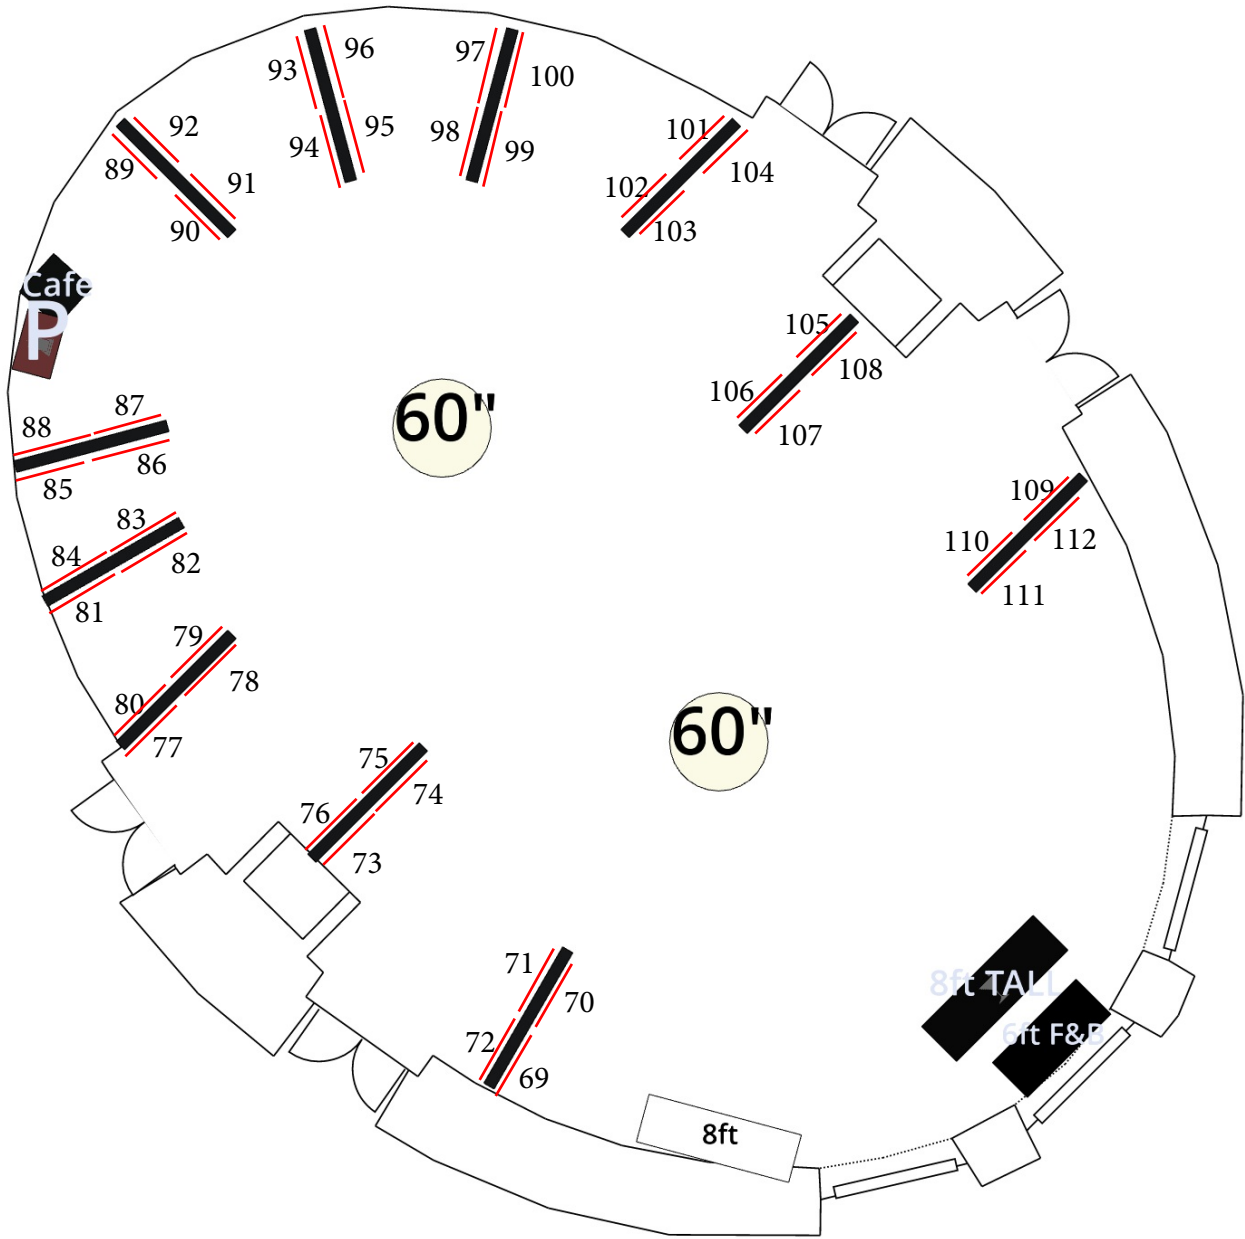

3rd Floor Rotunda  
(Locations #69-112)

3rd Floor Catwalk  
(Locations #40-68)

3rd Floor Registration

5 Single Sided boards

15 Single sided boards

68 67 66 65 64 63 62 61 60 59 58 57 56 55 54 53 52 51 50 49 48

40  
41  
42  
43  
44  
45  
46  
47

10 Feet

2nd Floor Catwalk and Lounge  
(Locations #1-39)

2nd floor Registration

5 Single Sided boards

6ft F&B

8ft TALL

60"

60"

14 Single Sided boards

10 Feet