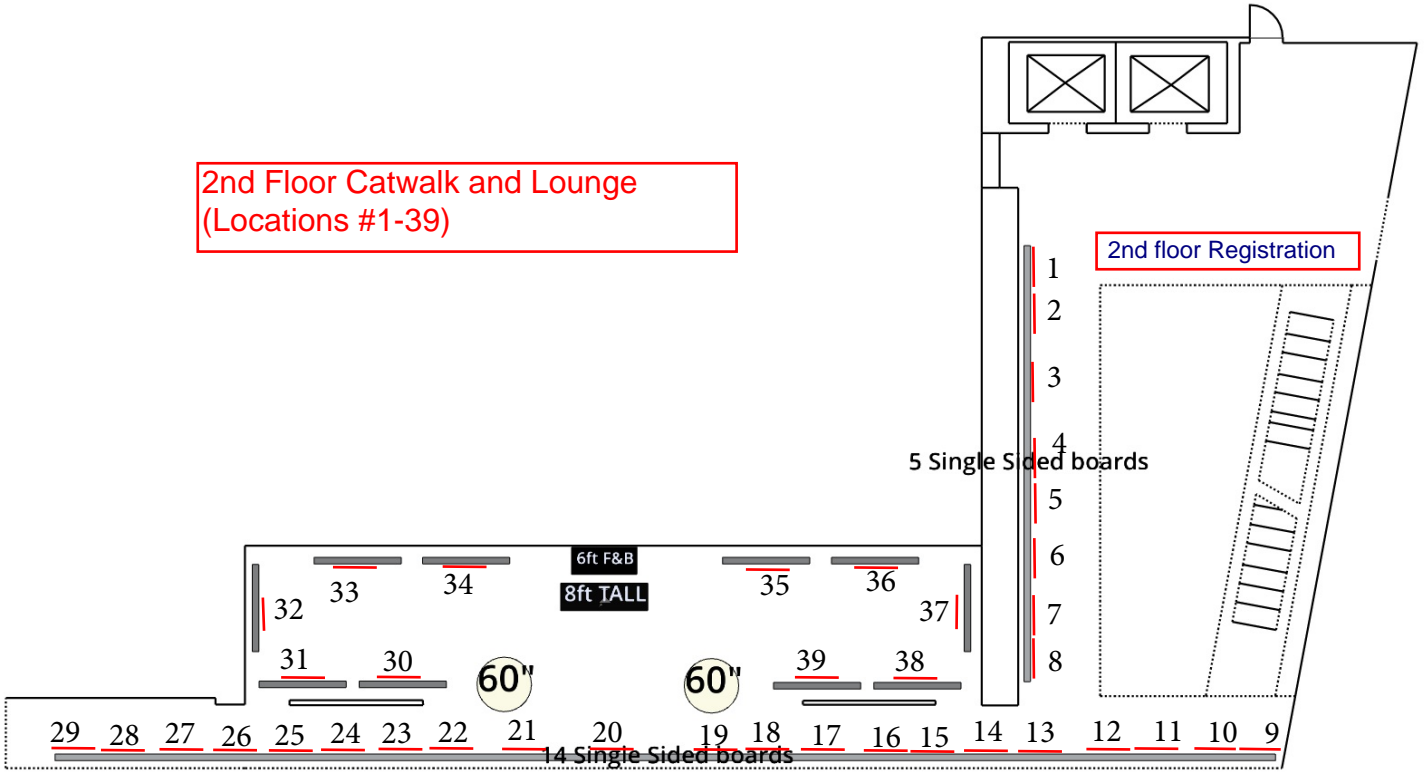

2nd Floor Catwalk and Lounge
(Locations #1-39)

2nd floor Registration

5 Single Sided boards

6ft F&B
8ft TALL

14 Single Sided boards

10 Feet

3rd Floor Catwalk
(Locations #40-68)

3rd Floor Registration

5 Single Sided boards

15 Single sided boards

68 67 66 65 64 63 62 61 60 59 58 57 56 55 54 53 52 51 50 49 48

10 Feet

3rd Floor Rotunda
(Locations #69-112)