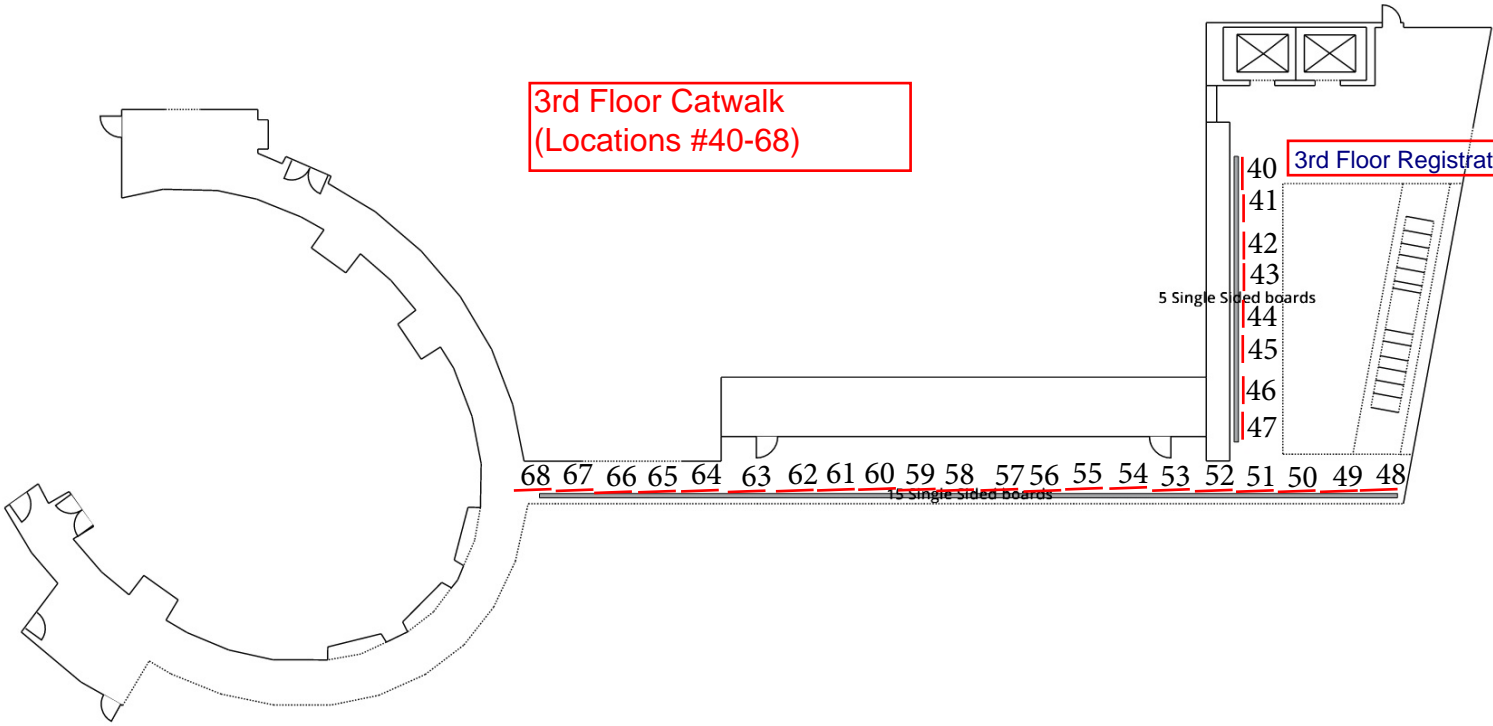

2nd Floor Catwalk and Lounge
(Locations #1-39)

2nd floor Registration

5 Single Sided boards

6ft F&B
8ft TALL

14 Single Sided boards

10 Feet

3rd Floor Catwalk
(Locations #40-68)

3rd Floor Registration

5 Single Sided boards

15 Single sided boards

68 67 66 65 64 63 62 61 60 59 58 57 56 55 54 53 52 51 50 49 48

10 Feet

3rd Floor Rotunda
(Locations #69-112)